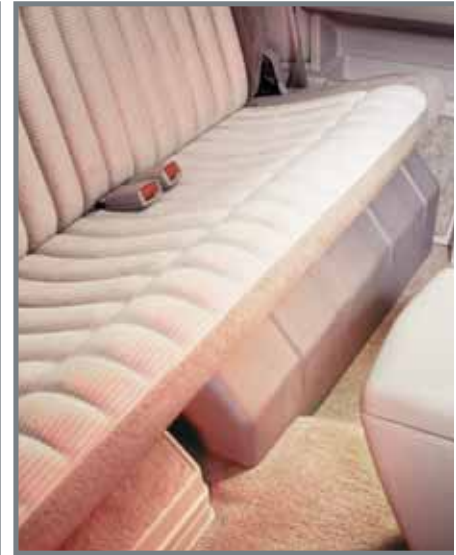

CHEVROLET

EXTRA CAB 1988 – 2006

ALSO FITS: GMC PICK-UP & 3-DOOR 1988 – 2001

- Location: Under rear seat on driver side. Bolts to floor of vehicle. No loss of leg room. Factory jack kit is not disturbed.
- Molded in factory colors.
- Install hardware supplied.

SPECIFICATIONS

Dimensions: 30"H x 12 $\frac{3}{4}$ "W x 9 $\frac{1}{2}$ "D
Weight: 14 lbs.
Subwoofer: Fits one 10"
Subwoofer Mounting Depth: 6 $\frac{5}{16}$ "
Enclosure Volume: .9 cubic foot, sealed

COLOR	MODEL #
MAROON	CXP10LMU
RED	CXP10LRU
BLUE	CXP10LBU
TAN	CXP10LTU
CHARCOAL	CXP10LCU
GREY	CXP10LGU