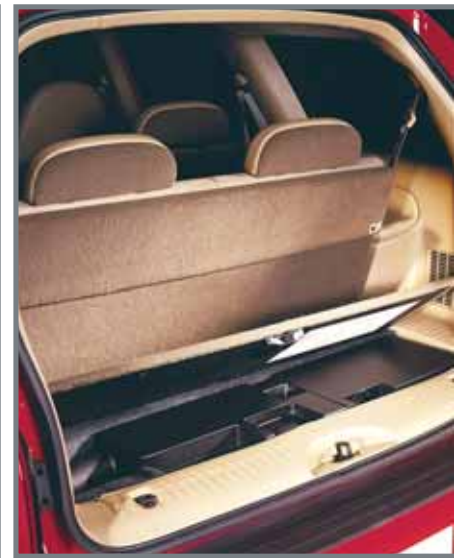

DODGE

DURANGO 1998 – 2003

- Location: Under cargo lid in rear of vehicle. Completely invisible when installed. No loss of cargo space and jack is undisturbed.
- Ported enclosure tuned to 34Hz.
- Install hardware supplied.

SPECIFICATIONS

Dimensions: 5¼"H x 44¾"W x 11¼"D

Weight: 11.5 lbs.

Subwoofer: Fits one 8"

Subwoofer Mounting Depth: 3 ¾"

Enclosure Volume: .7 cubic foot, ported

Fits most standard 8" subs
(sub not included)

COLOR	MODEL #
BLACK	DD8U